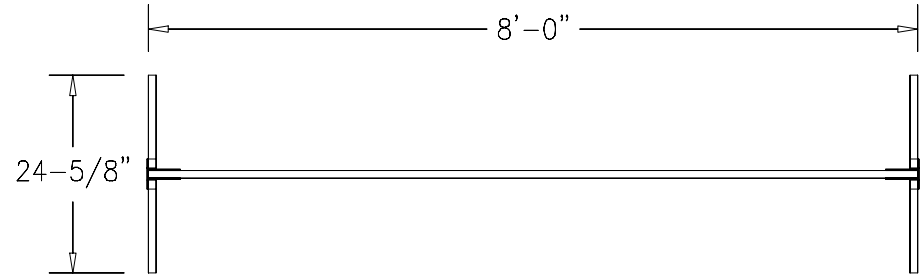

POSTERBOARD

8'-0" Wide x 24-5/8" Deep x 6'-7" High

ISOMETRIC VIEW

PLAN VIEW

FRONT VIEW

Show Name: 000000

Show Location: 000000

Show Dates: 000000